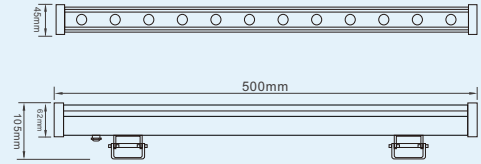

## Product Size

## Specification

<b>Model No.:</b>	RS-WW36W-BS(88305)
<b>Front cover &amp; Housing:</b>	Aluminum body
<b>Dimensions:</b>	L500*W45*H62mm(H105mm with bracket)
<b>Tempered Glass:</b>	3mm thickness
<b>LED chip:</b>	Epistar
<b>LED Q'ty:</b>	12pcs 3in1 LED
<b>Cable gland:</b>	Nickel plated brass PG9
<b>Driver:</b>	Constant current driver
<b>Lens:</b>	Clear, Bead, Frosted
<b>Beam Angle Options:</b>	10° 30° 45° 60° 90°
<b>Power Cable:</b>	2*1.0mm <sup>2</sup> / 4*0.75mm <sup>2</sup> / 2*1.0mm <sup>2</sup> +3*0.75mm <sup>2</sup> VDE rubber cable
<b>Protection Class:</b>	IP65
<b>Environment:</b>	Dry
<b>Mounting Hardware:</b>	Wall Mounted System
<b>Net Weight:</b>	1.6kgs with 1m cable
<b>Lifetime:</b>	>50000H

## Order information

Item code	Color	Light source(w)	Line Way	Input Voltage (v)	Operating current (mA)	Consumption (w)	Luminous (lm)
88305.123.01	RGB-DMX512 (3 channel)	12*3in1	V+/V- /D+/D-/GND	DC24	R: 500 G: 500 B: 500	R: 12 G: 12 B: 12	R: 300 G: 720 B: 360
88305.123.02	Auto changing color	12*3in1	V+/V-	AC24	R: 500 G: 500 B: 500	R: 12 G: 12 B: 12	R: 300 G: 720 B: 360
88305.123.04	RGBV+ (build-in CC driver)	12*3in1	R/G/B/V+	DC24	R: 500 G: 500 B: 500	R: 12 G: 12 B: 12	R: 300 G: 720 B: 360